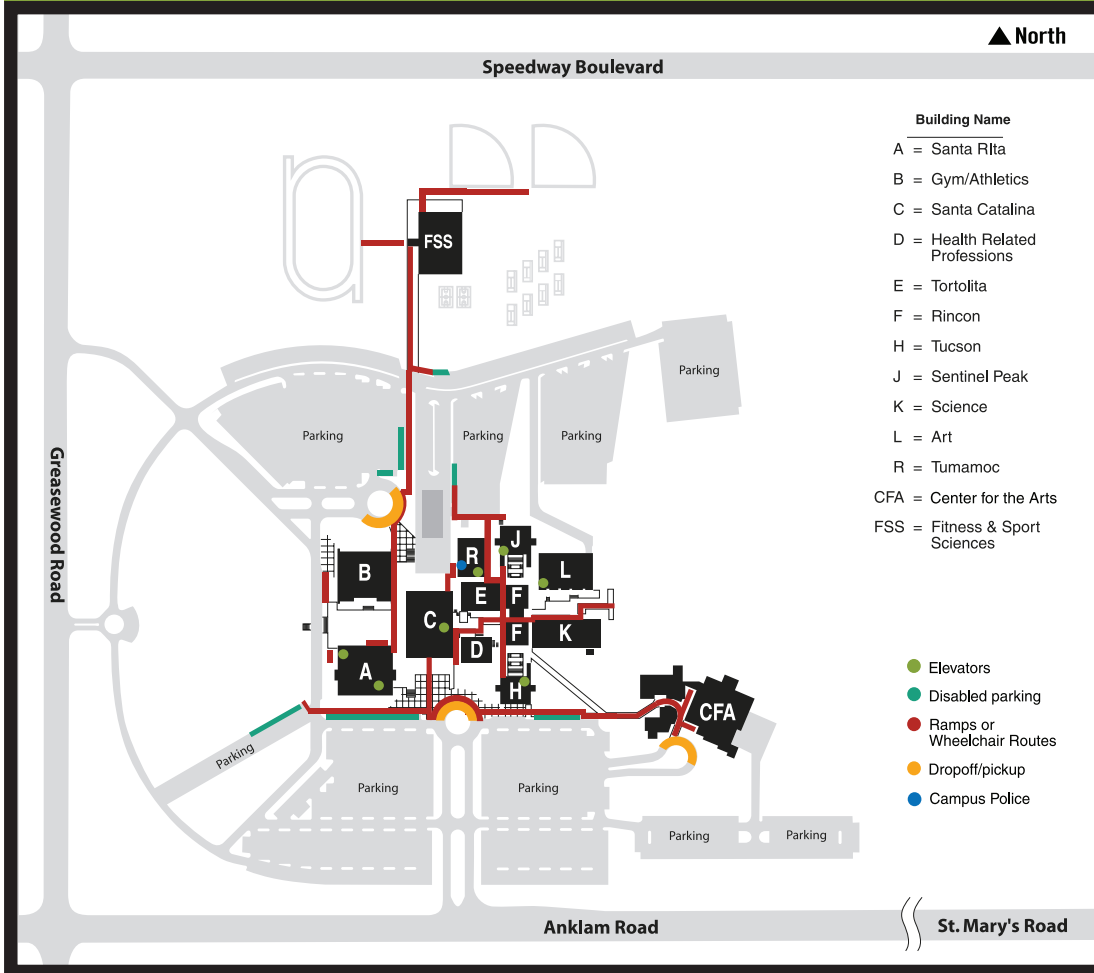

2202 WEST ANKLAM ROAD, TUCSON, AZ 85709

2202 West Anklam Rd.  
 Tucson, AZ 85709-0001  
 (520) 206-6600

**Directions:** Take the Speedway exit off I-10; go west to Greasewood and turn south.

**PimaCommunityCollege**