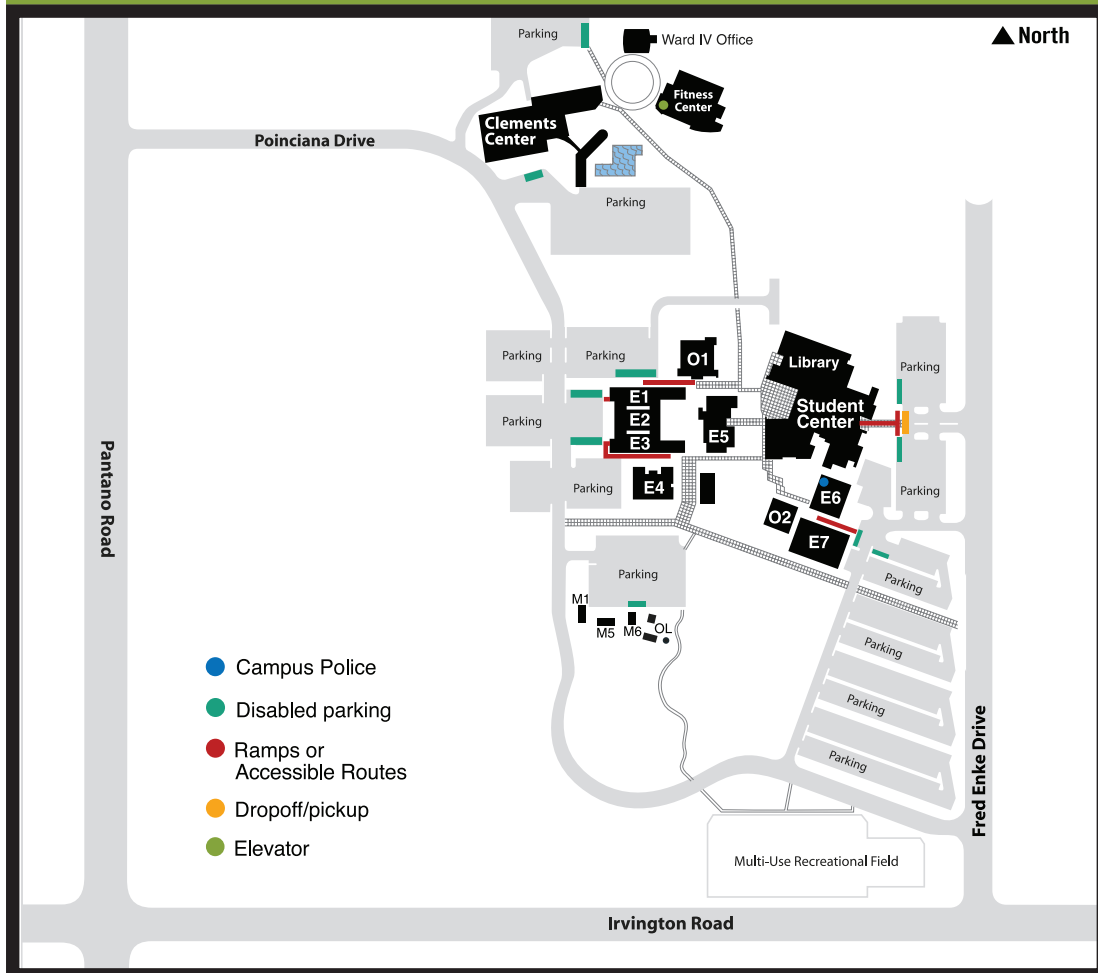

8181 E. IRVINGTON ROAD, TUCSON, AZ 85709

8181 East Irvington Rd.  
 Tucson, AZ 85709-4000  
 (520) 206-7000

**Directions:** Located just south of Lincoln Park, east of Pantano Road, and north of Irvington.