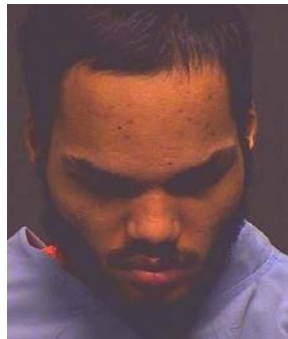

Pima County Community College District – Police Department
Christopher Albers, Chief - Michelle Nieuwenhuis, Commander
6680 South Country Club Road – Tucson, Arizona 85709-1740

TIMELY WARNING

1/16/2018

Shiraki Keoshi Ellis III
21 year old male, Pacific Islander
5'8", 144 lbs., brown eyes; brown hair
Currently unshaven, less facial hair than the photo

Ellis allegedly exposed his genitals to a female at the PCC Downtown campus on 1/12/18. Any similar incidents should be reported to campus police immediately at 206-2700. Ellis has been immediately suspended from all PCC properties and sponsored activities pending further investigation.