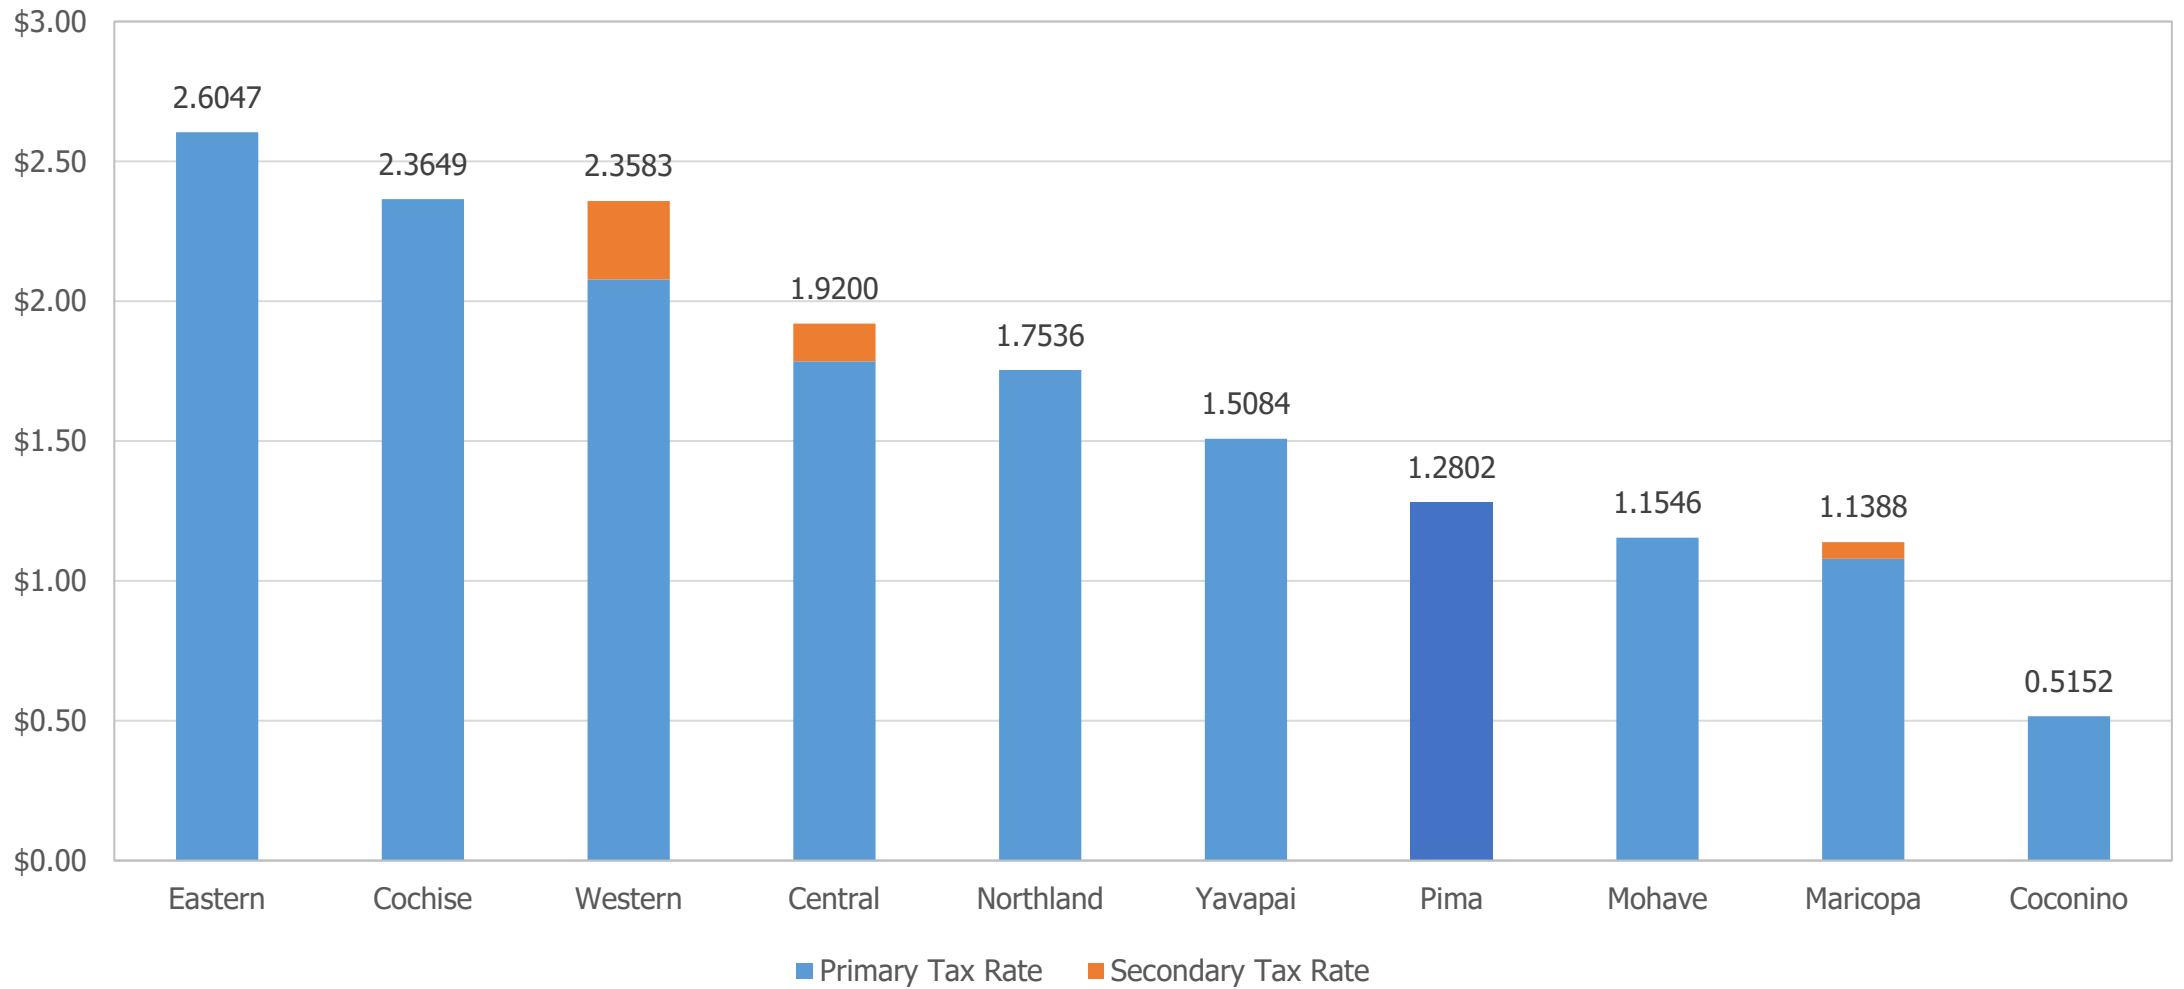

Fiscal Year 2024 Property Tax Rates for All AZ Community Colleges

(Rates per \$100 net assessed valuation)

Fiscal Year 2024 Tuition and Fees for All AZ Community Colleges