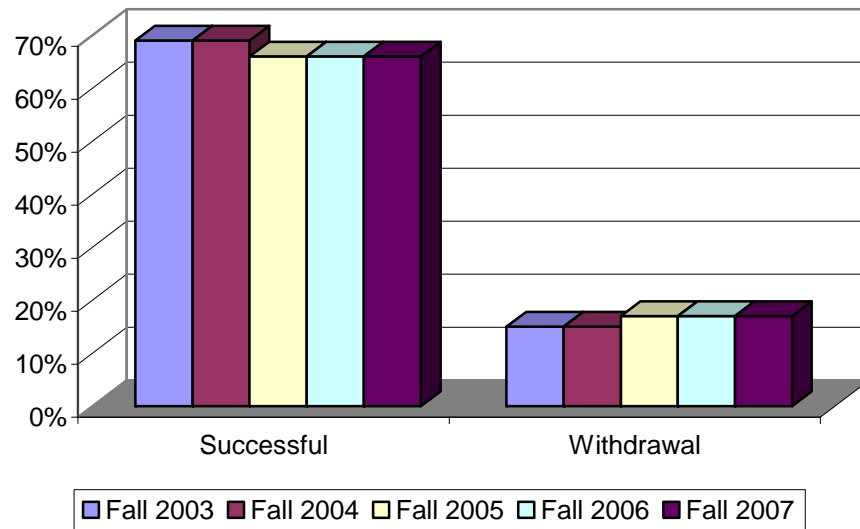

Pima Community College Grade Distribution

Percent of Successful and Withdrawal Grades for Fall Semester

^a Successful Grades = A (Superior), B (Above Average), C (Average) and P (Pass)

^b Withdrawal Grades = W (Official Withdrawal) and Y (Special Withdrawal)