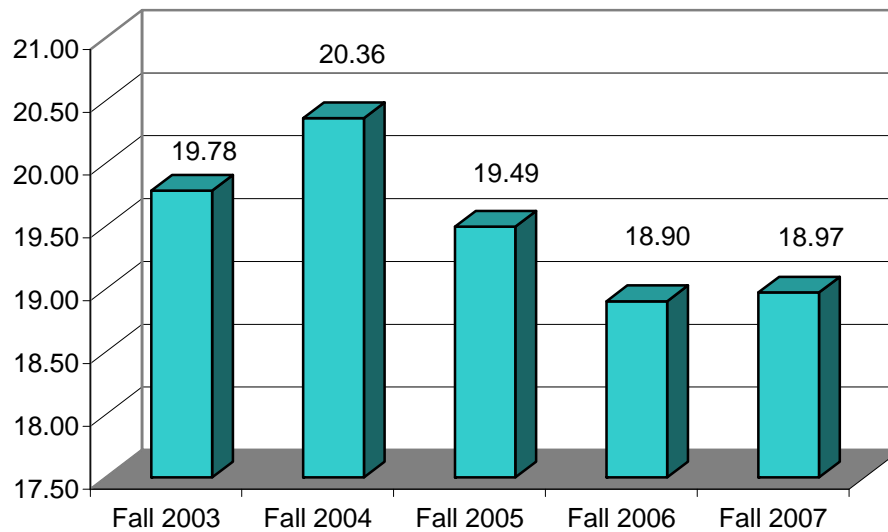

Pima Community College Faculty

Assigned Semester FTFE^a

^a Full-time Faculty Equivalent = Load hours instructor/15

Assigned FTSE/FTFE^a Ratio

^a Divide the total student credit hours by the total instructor load hours assigned.