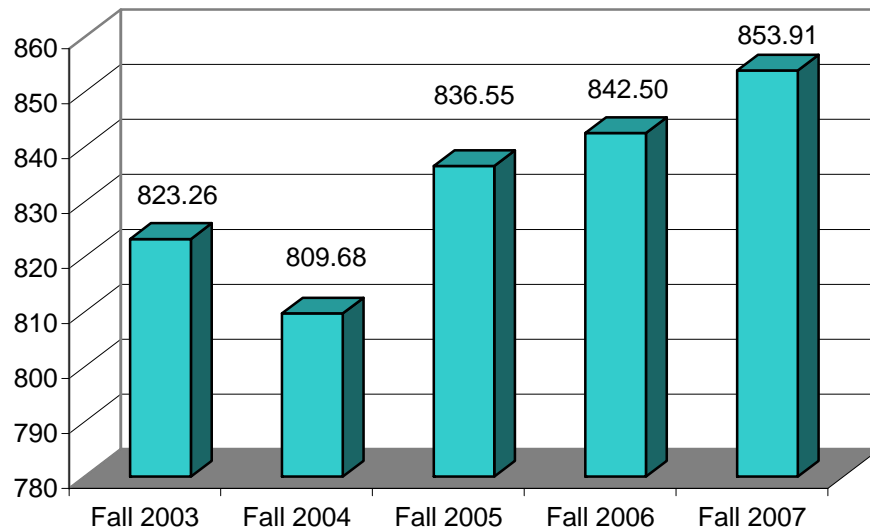

Pima Community College Faculty

Assigned Semester FTFE^a

^a Full-time Faculty Equivalent = Load hours instructor/15

Assigned FTSE/FTFE^a Ratio

^a Divide the total student credit hours by the total instructor load hours assigned.