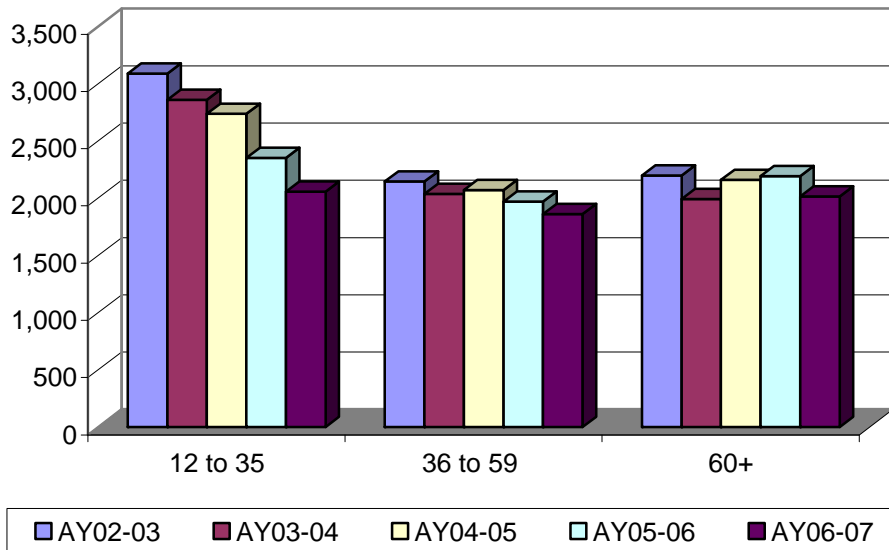

PCC Students who transferred to an Arizona University by Number of Credit Hours Transferred*

* Numbers report to Statewide Assist database by each University

Source: Arizona State System for Information on Student Transfer (ASSIST)