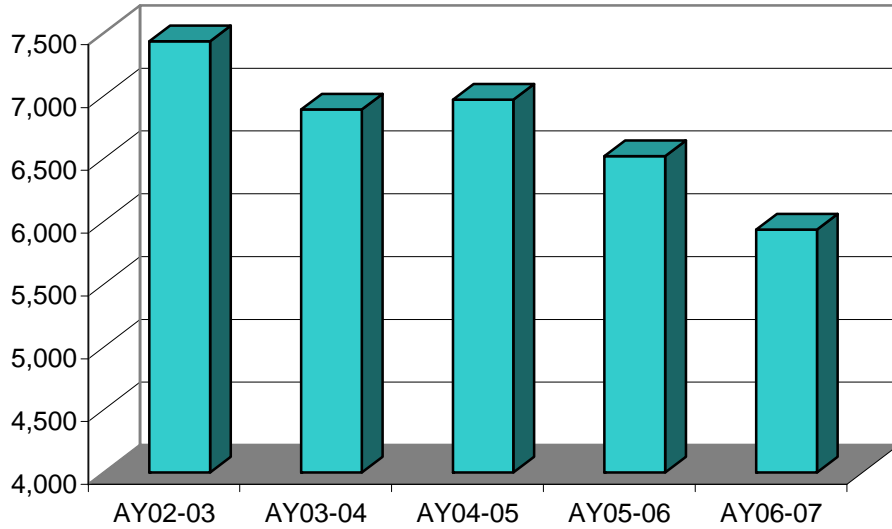

**Pima Community College
Transfer to Arizona Universities**

Number of PCC Students who Transferred* in an Academic Year to an Arizona University with 12 or more Credit Hours

* Numbers report to Statewide Assist database by each University