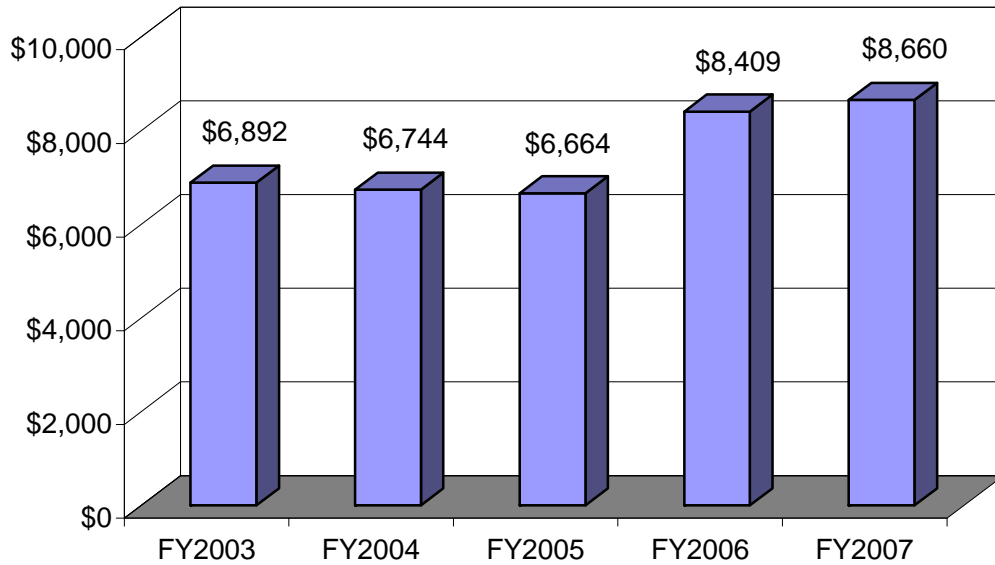

**Pima Community College
Cost per FTSE**

**Pima Community College's
Cost per Full-Time Student Equivalent
(Total Expenditures/FTSE=Cost per FTSE)**

**FY 2007 Arizona State Community College Districts
Cost per Full-Time Student Equivalent
(Total Expenditures/FTSE=Cost per FTSE)**