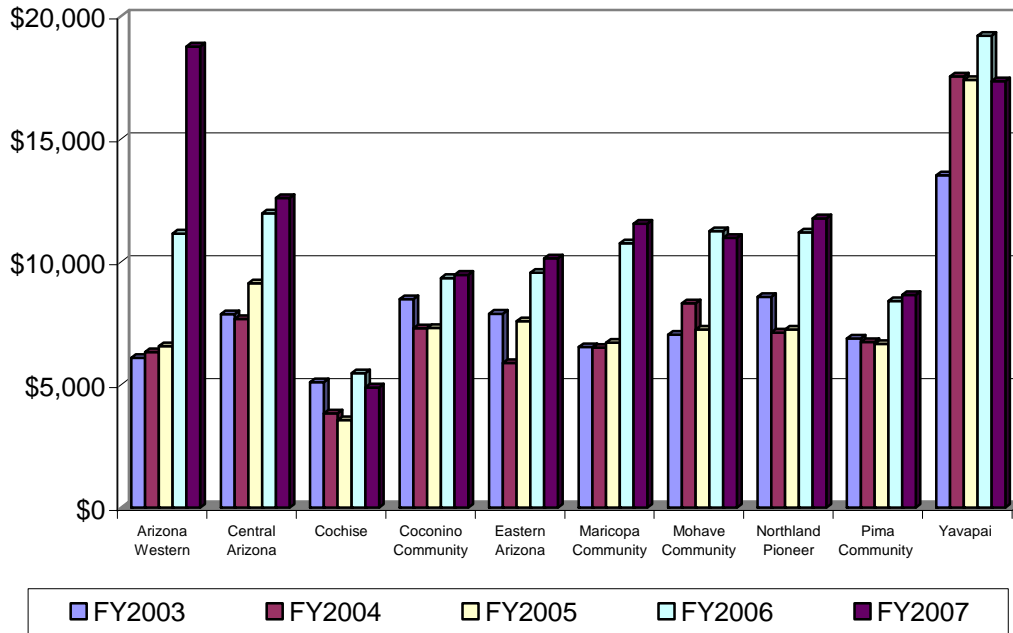

**Pima Community College
Cost per FTSE**

**All Arizona State Community College Districts
Cost per Full-Time Student Equivalent
(Total Expenditures/FTSE=Cost per FTSE)**

Source: Report to the Governor, 2006/07 Fiscal Year