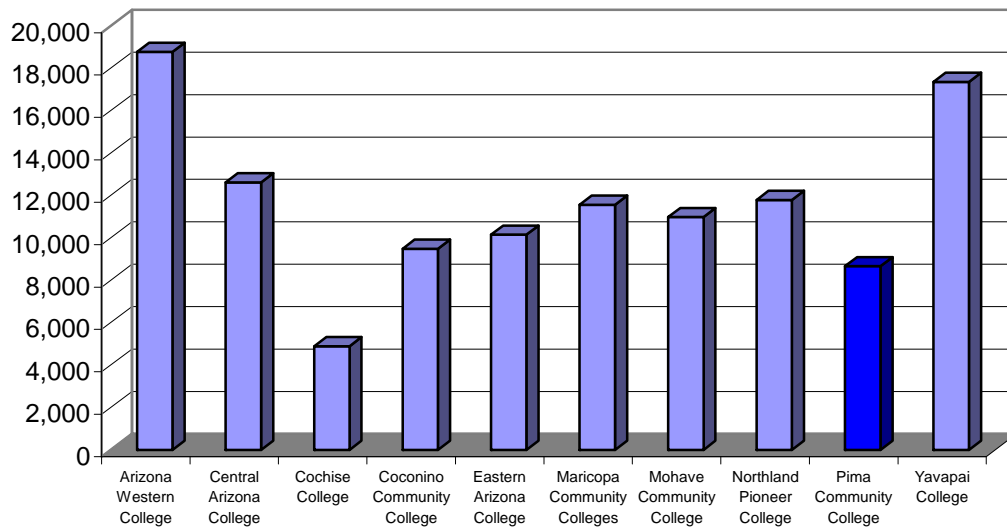

**Pima Community College
Cost per FTSE**

**Pima Community College's
Cost per Full-Time Student Equivalent
(Total Expenditures/FTSE=Cost per FTSE)**

**FY 2007 Arizona State Community College Districts
Cost per Full-Time Student Equivalent
(Total Expenditures/FTSE=Cost per FTSE)**