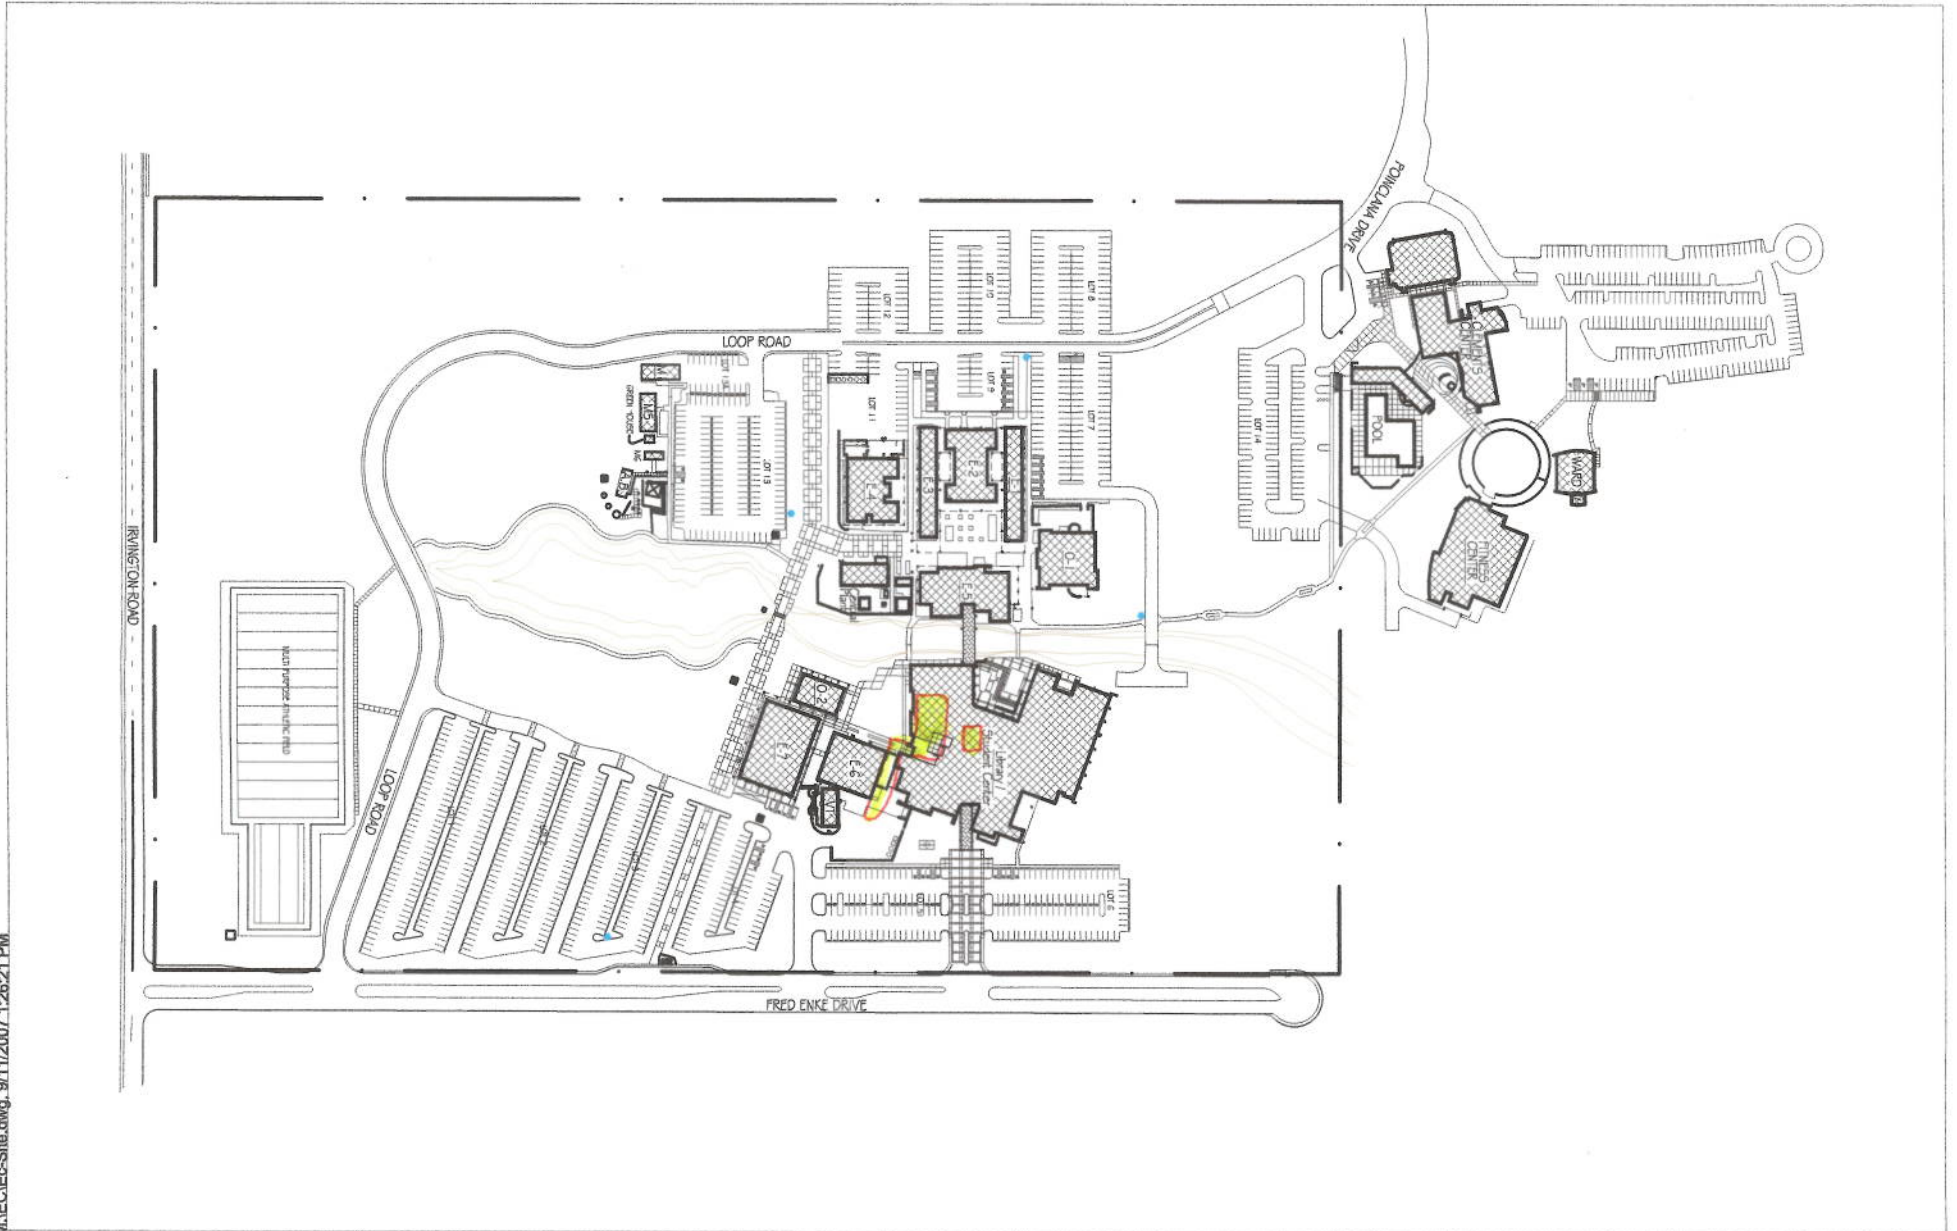

EAST CAMPUS

SITE PLAN

SCALE 1" = 300'

EAST CAMPUS

LSC

SCALE 1" = 40'

LIBRARY STUDENT CENTER (South)