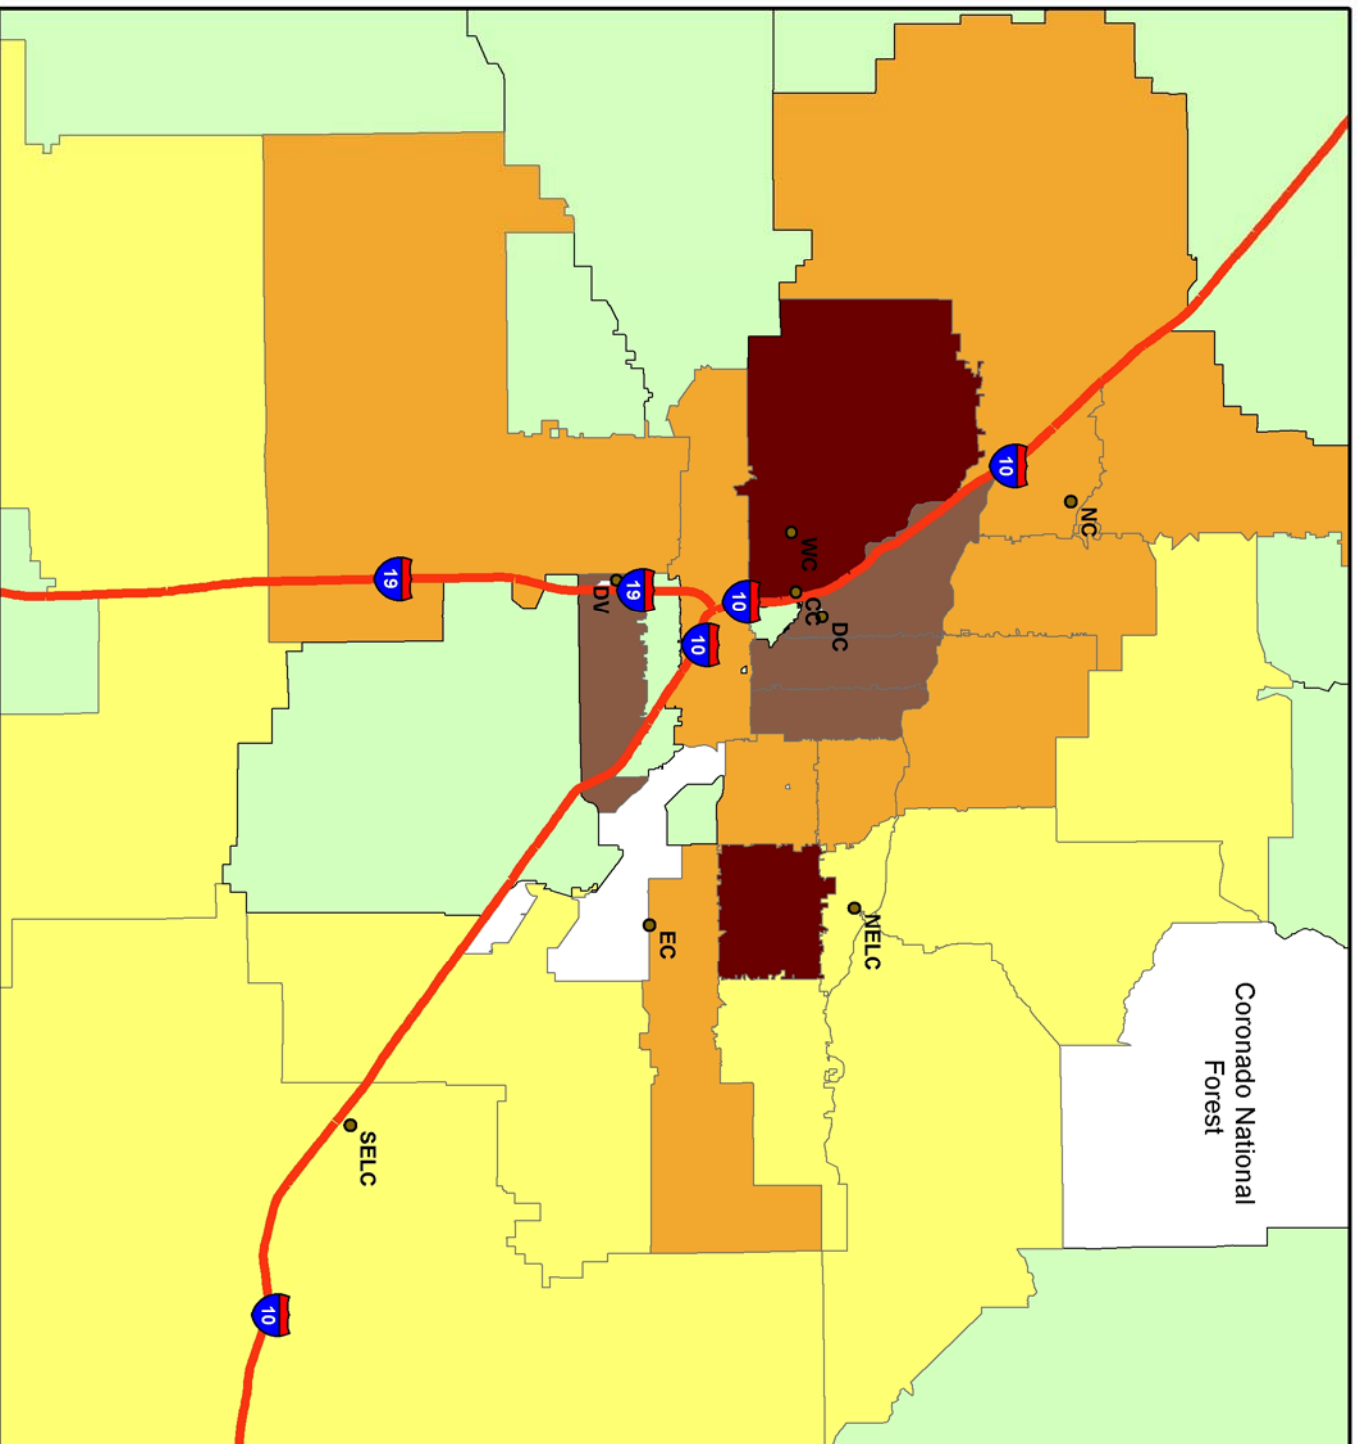

# Decision Support Data - Distribution of Associate of Science - AS Students by Zip Code as of 45th Day of Spring 2009

**Pima Community College**  
Spring 2009 Credit Students

## Legend

Campus/Centers

● Campus/Centers

Interstate

— Interstate

Count of Students by Zip Code

N = 1,619 Students